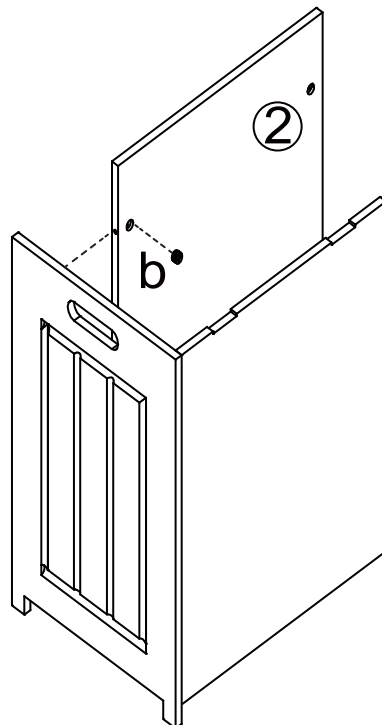

Maine Bathroom Laundry Hamper

STEP 1

STEP 2