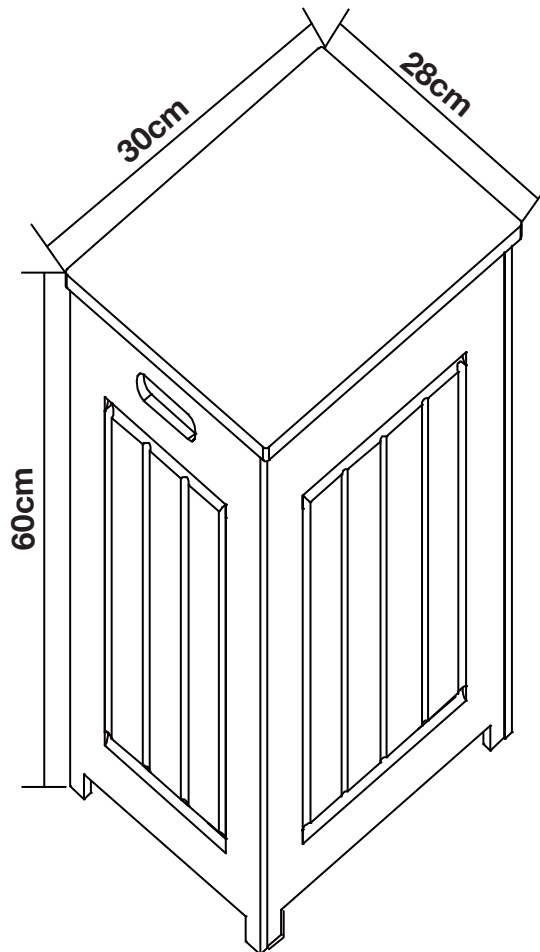

Maine Bathroom Laundry Hamper

1.0hr

APPROXIMATE ASSEMBLY TIME

2 PERSON ASSEMBLY

FLOOR AREA
1M x 2M

REQUIRED ASSEMBLY SPACE

REQUIRED ASSEMBLY TOOLS

POZI SCREWDRIVER

MEASURING TAPE

DRILL

ASSEMBLED DIMENSIONS

Maine Bathroom Laundry Hamper

Tips before you start:

1. Please check that all parts are present before you start the assembly of your furniture.
2. For ease and speed of assembly, we recommend that before you commence each step of the assembly, that you identify all the parts required for that step.
3. For larger items, please ensure that you have sufficient space and people (as indicated on page 1) to assemble your product safely.
4. We recommend that, where possible, all items are assembled near to the area in which they will be placed in use, to avoid moving the product unnecessarily once assembled.
5. For the protection of your furniture, we recommend that the product is placed on a protected surface during assembly to prevent any damage.
6. During assembly please take care not to over-tighten any fittings, as this may damage the product.
7. Always place the product on a flat, steady and stable surface.
8. Do not stand on the product. Do not use the product as a stepladder.
9. This product is intended for indoor, household use only as it is non industrial product.